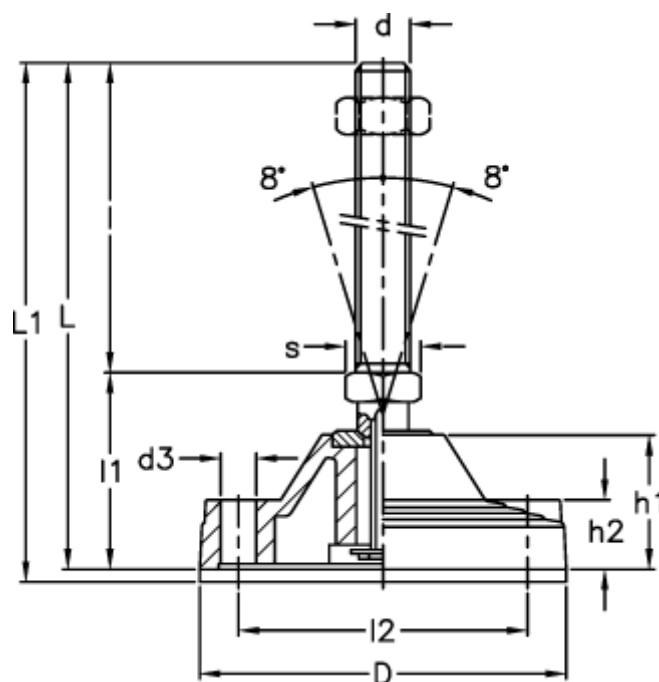

Article number: 2310316925

Description: E+G Levelling element w/no-slip disc
LV.F-125-ACV-AS-M20x186

Measures

d = M20	L1	= 260
D = 125	l2	= 95
d3 = 12.5	Max load (N)	= 40000
h1 = 45	s	= 24
h2 = 23		
l = 186		
L = 250		
l1 = 64		